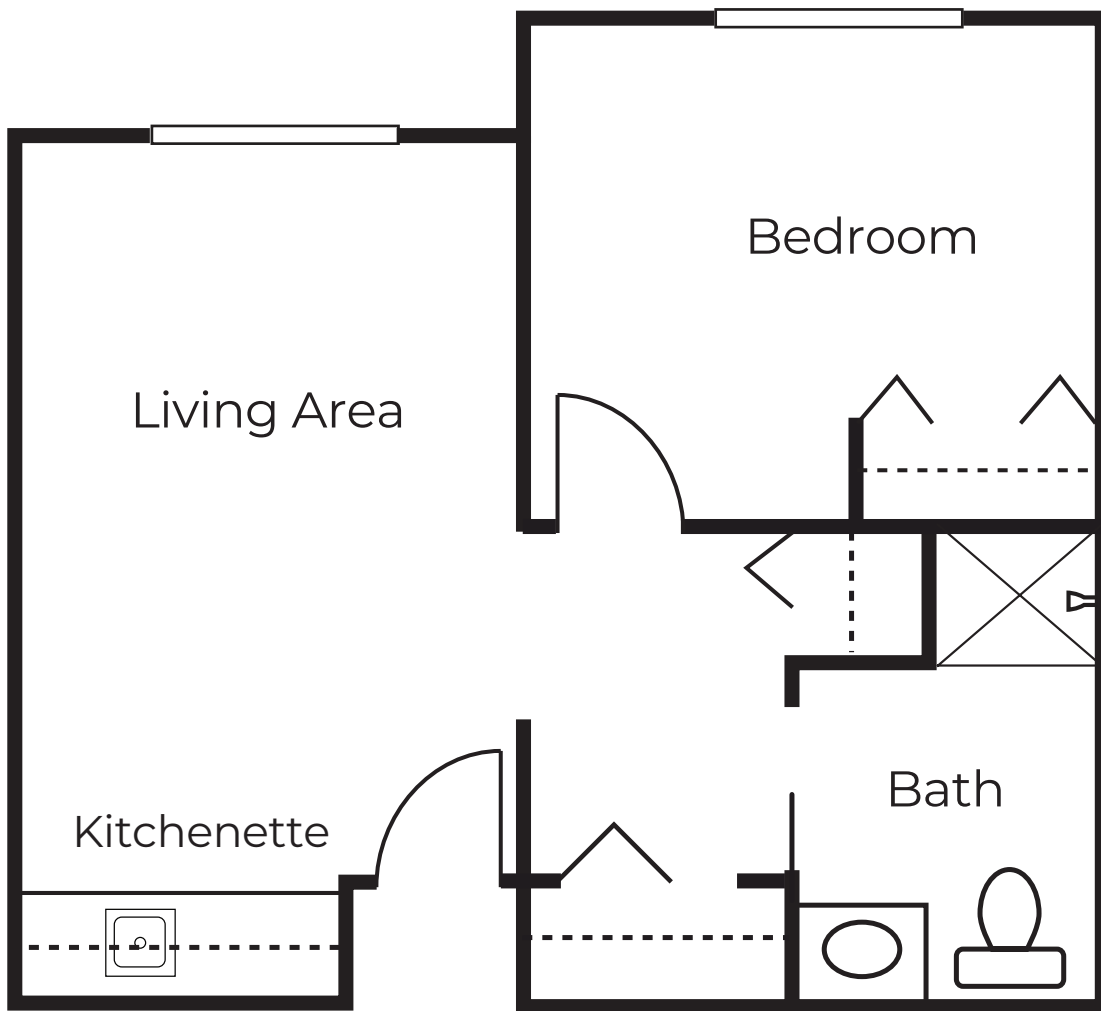

Floor Plans

STUDIO A

STUDIO INSIDE CORNER

**Other floor plans may be available*

AVAMERE
at Englewood Heights

3710 Kern Road, Yakima, WA 98902
p: 509-452-5822
Your Life, Enhanced.

Floor Plans

ASSISTED LIVING
MEMORY CARE

1 BEDROOM

DELUXE 1 BEDROOM

**Other floor plans may be available*

AVAMERE
at Englewood Heights

3710 Kern Road, Yakima, WA 98902
p: 509-452-5822
Your Life, Enhanced

Floor Plans

ACCESSIBLE 1 BEDROOM

**Other floor plans may be available*

AVAMERE
at Englewood Heights

3710 Kern Road, Yakima, WA 98902
p: 509-452-5822
Your Life, Enhanced

Floor Plans

2 BEDROOM

**Other floor plans may be available*

AVAMERE
at Englewood Heights

3710 Kern Road, Yakima, WA 98902
p: 509-452-5822
Your Life, Enhanced