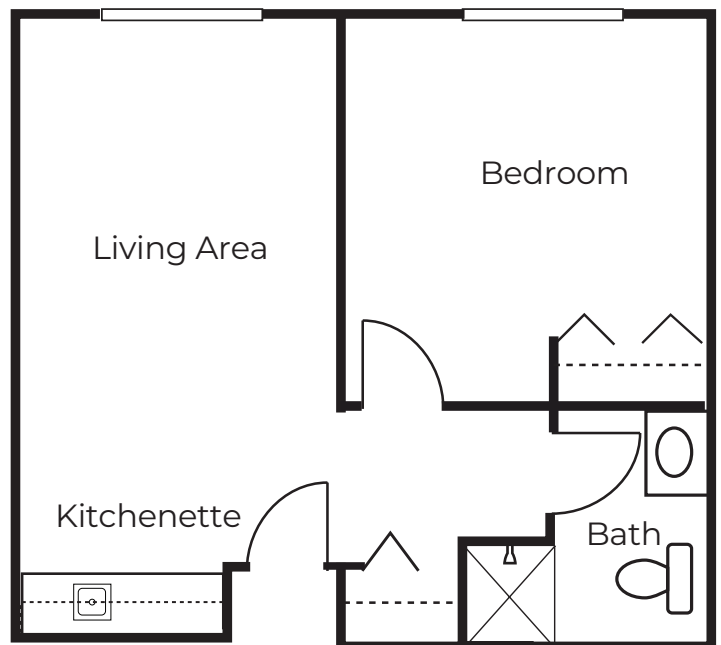

Floor Plans

STUDIO A

STUDIO INSIDE CORNER

**Other floor plans may be available*

AVAMERE
at Englewood Heights

3710 Kern Road, Yakima, WA 98902
p: 509-452-5822
Your Life, Enhanced.

Floor Plans

ASSISTED LIVING
MEMORY CARE

1 BEDROOM

DELUXE 1 BEDROOM

**Other floor plans may be available*

AVAMERE
at Englewood Heights

3710 Kern Road, Yakima, WA 98902
p: 509-452-5822
Your Life, Enhanced

Floor Plans

ACCESSIBLE 1 BEDROOM

**Other floor plans may be available*

AVAMERE
at Englewood Heights

3710 Kern Road, Yakima, WA 98902
p: 509-452-5822
Your Life, Enhanced

Floor Plans

2 BEDROOM

**Other floor plans may be available*

AVAMERE
at Englewood Heights

3710 Kern Road, Yakima, WA 98902
p: 509-452-5822
Your Life, Enhanced