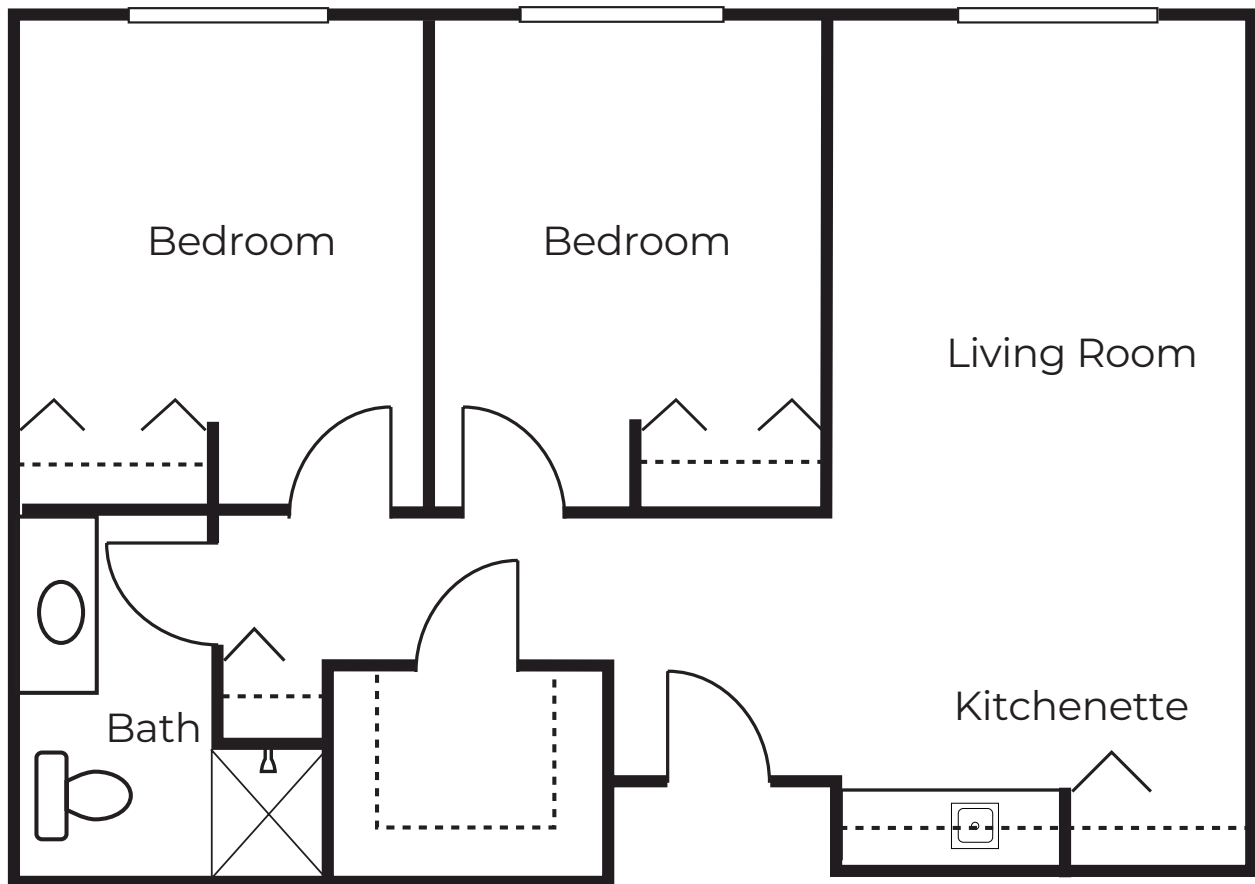

Floor Plans

STUDIO A

STUDIO INSIDE CORNER

**Other floor plans may be available*

AVAMERE
at Englewood Heights

3710 Kern Road, Yakima, WA 98902
p: 509-452-5822
Your Life, Enhanced.

Floor Plans

ASSISTED LIVING
MEMORY CARE

1 BEDROOM

DELUXE 1 BEDROOM

**Other floor plans may be available*

AVAMERE
at Englewood Heights

3710 Kern Road, Yakima, WA 98902
p: 509-452-5822
Your Life, Enhanced

Floor Plans

ACCESSIBLE 1 BEDROOM

**Other floor plans may be available*

AVAMERE
at Englewood Heights

3710 Kern Road, Yakima, WA 98902
p: 509-452-5822
Your Life, Enhanced

Floor Plans

2 BEDROOM

**Other floor plans may be available*

AVAMERE
at Englewood Heights

3710 Kern Road, Yakima, WA 98902
p: 509-452-5822
Your Life, Enhanced