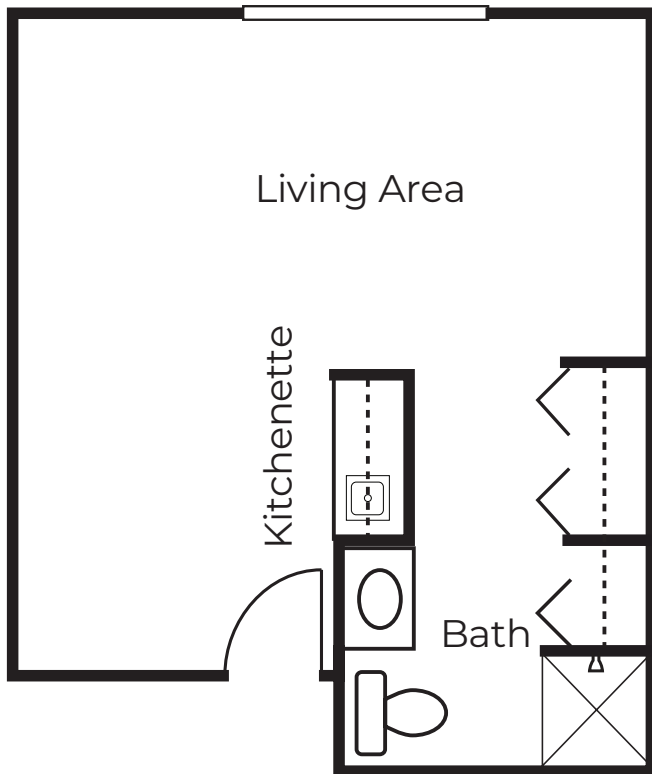

Floor Plans

STUDIO A

STUDIO INSIDE CORNER

**Other floor plans may be available*

AVAMERE
at Englewood Heights

3710 Kern Road, Yakima, WA 98902
p: 509-452-5822
Your Life, Enhanced.

Floor Plans

ASSISTED LIVING
MEMORY CARE

1 BEDROOM

DELUXE 1 BEDROOM

**Other floor plans may be available*

AVAMERE
at Englewood Heights

3710 Kern Road, Yakima, WA 98902
p: 509-452-5822
Your Life, Enhanced

Floor Plans

ACCESSIBLE 1 BEDROOM

**Other floor plans may be available*

AVAMERE
at Englewood Heights

3710 Kern Road, Yakima, WA 98902
p: 509-452-5822
Your Life, Enhanced

Floor Plans

2 BEDROOM

**Other floor plans may be available*

AVAMERE
at Englewood Heights

3710 Kern Road, Yakima, WA 98902
p: 509-452-5822
Your Life, Enhanced