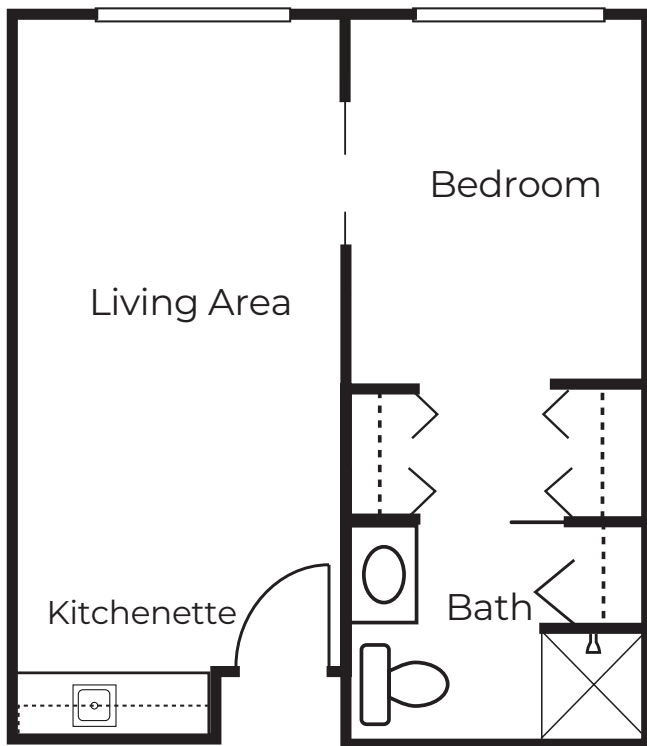

Floor Plans

STUDIO A

STUDIO INSIDE CORNER

**Other floor plans may be available*

AVAMERE
at Englewood Heights

3710 Kern Road, Yakima, WA 98902
p: 509-452-5822
Your Life, Enhanced.

Floor Plans

ASSISTED LIVING
MEMORY CARE

1 BEDROOM

DELUXE 1 BEDROOM

**Other floor plans may be available*

AVAMERE
at Englewood Heights

3710 Kern Road, Yakima, WA 98902
p: 509-452-5822
Your Life, Enhanced

Floor Plans

ACCESSIBLE 1 BEDROOM

**Other floor plans may be available*

AVAMERE
at Englewood Heights

3710 Kern Road, Yakima, WA 98902
p: 509-452-5822
Your Life, Enhanced

Floor Plans

2 BEDROOM

**Other floor plans may be available*

AVAMERE
at Englewood Heights

3710 Kern Road, Yakima, WA 98902
p: 509-452-5822
Your Life, Enhanced