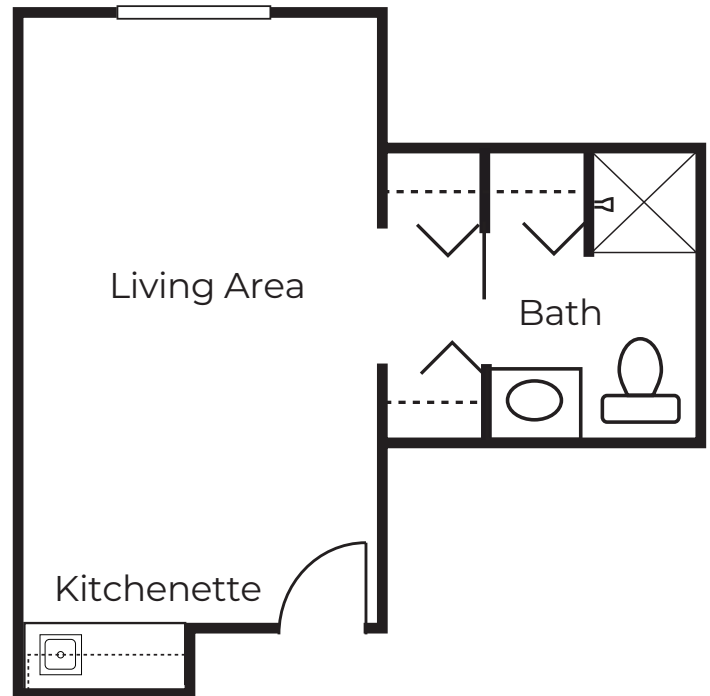

Floor Plans

STUDIO A

STUDIO INSIDE CORNER

**Other floor plans may be available*

AVAMERE
at Englewood Heights

3710 Kern Road, Yakima, WA 98902
p: 509-452-5822
Your Life, Enhanced.

Floor Plans

ASSISTED LIVING
MEMORY CARE

1 BEDROOM

DELUXE 1 BEDROOM

**Other floor plans may be available*

AVAMERE
at Englewood Heights

3710 Kern Road, Yakima, WA 98902
p: 509-452-5822
Your Life, Enhanced

Floor Plans

ACCESSIBLE 1 BEDROOM

**Other floor plans may be available*

AVAMERE
at Englewood Heights

3710 Kern Road, Yakima, WA 98902
p: 509-452-5822
Your Life, Enhanced

Floor Plans

2 BEDROOM

**Other floor plans may be available*

AVAMERE
at Englewood Heights

3710 Kern Road, Yakima, WA 98902
p: 509-452-5822
Your Life, Enhanced